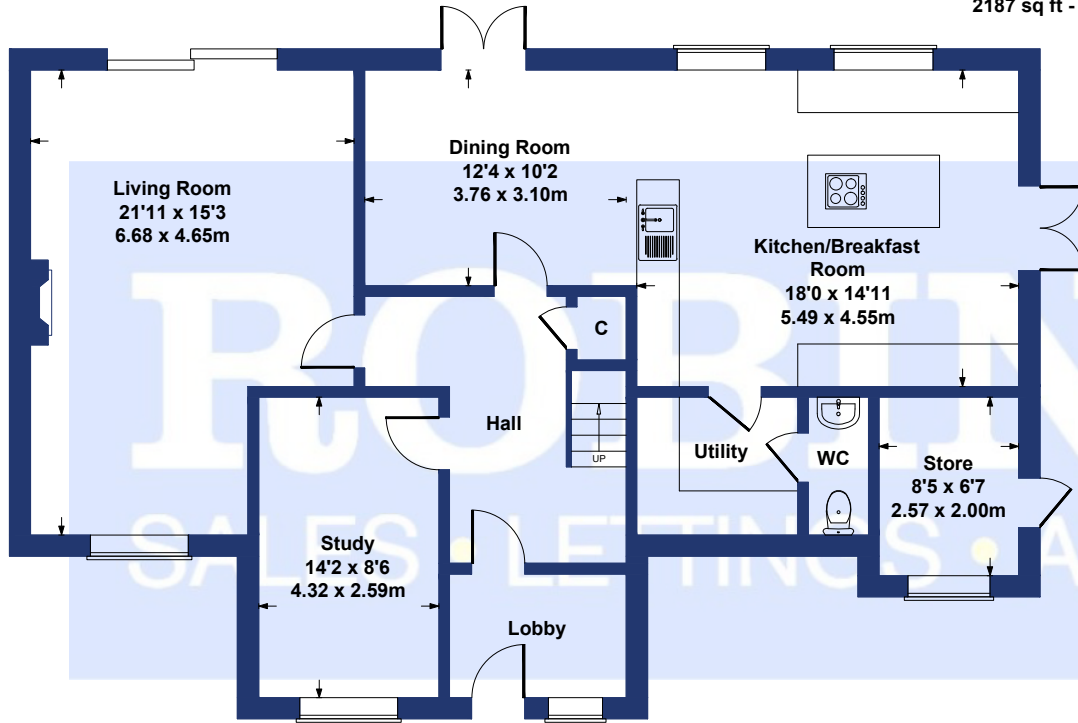

Manor Grove

Approximate Gross Internal Area
2187 sq ft - 203 sq m

GROUND FLOOR

FIRST FLOOR

SKETCH PLAN FOR ILLUSTRATIVE PURPOSES ONLY

All measurements walls, doors, windows, fittings and appliances, their sizes and locations, are approximate only. They cannot be regarded as being a representation by the seller, nor their agent.