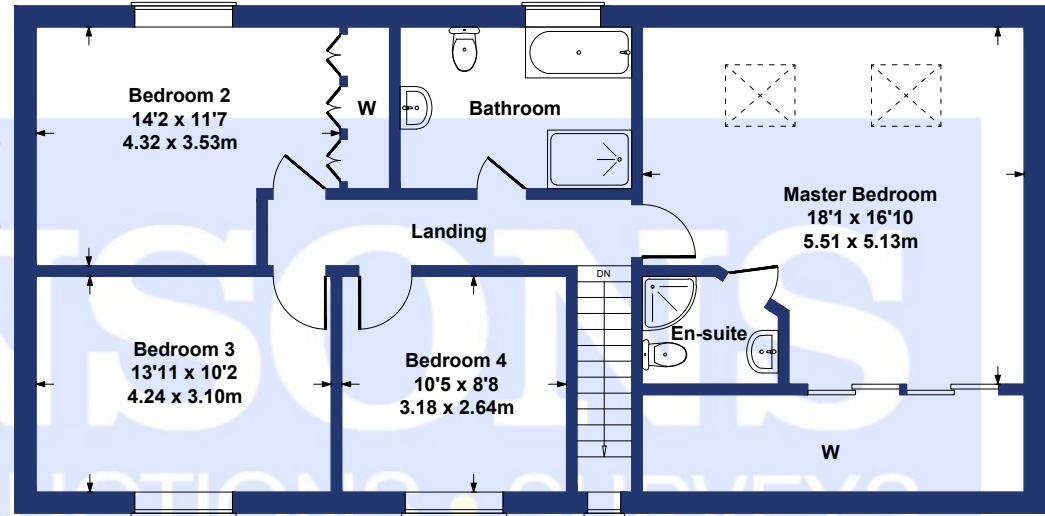

Manor Grove

Approximate Gross Internal Area
2187 sq ft - 203 sq m

GROUND FLOOR

FIRST FLOOR

SKETCH PLAN FOR ILLUSTRATIVE PURPOSES ONLY

All measurements walls, doors, windows, fittings and appliances, their sizes and locations, are approximate only. They cannot be regarded as being a representation by the seller, nor their agent.